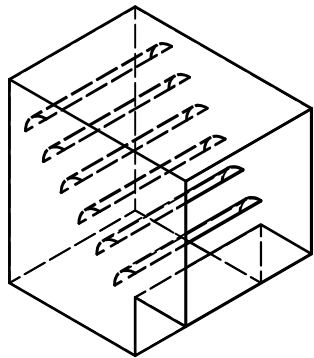

Rectangular Radius Bend

Rectangular Square Bend with Turning Vanes

Rectangular Swept Takeoff

Rectangular Takeoff 45 Deg Haunch

Rectangular Radius Bend with Turning Vanes

Square Tee with Turning Vanes

Radius Tee

Rectangular Takeoff

Rectangular FOB Transition

Rectangular Equal Transition

Round Witches Hat

Rectangular Gooseneck

Geometric Sheetmetal and Air Conditioning

Phone: (02) 9948 5740

Fax: (02) 9949 3242