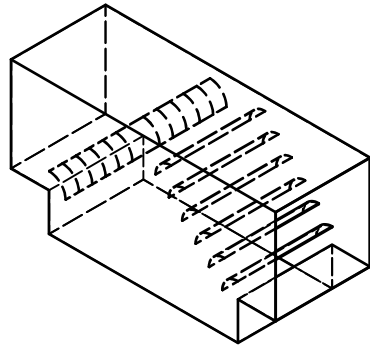

Rectangular Radius Bend

Rectangular Square Bend with Turning Vanes

Rectangular Swept Takeoff

Rectangular Takeoff 45 Deg Haunch

Rectangular Radius Bend with Turning Vanes

Square Tee with Turning Vanes

Radius Tee

Rectangular Takeoff

Rectangular FOB Transition

Rectangular Equal Transition

Round Witches Hat

Rectangular Gooseneck

Geometric Sheetmetal and Air Conditioning

Phone: (02) 9948 5740

Fax: (02) 9949 3242